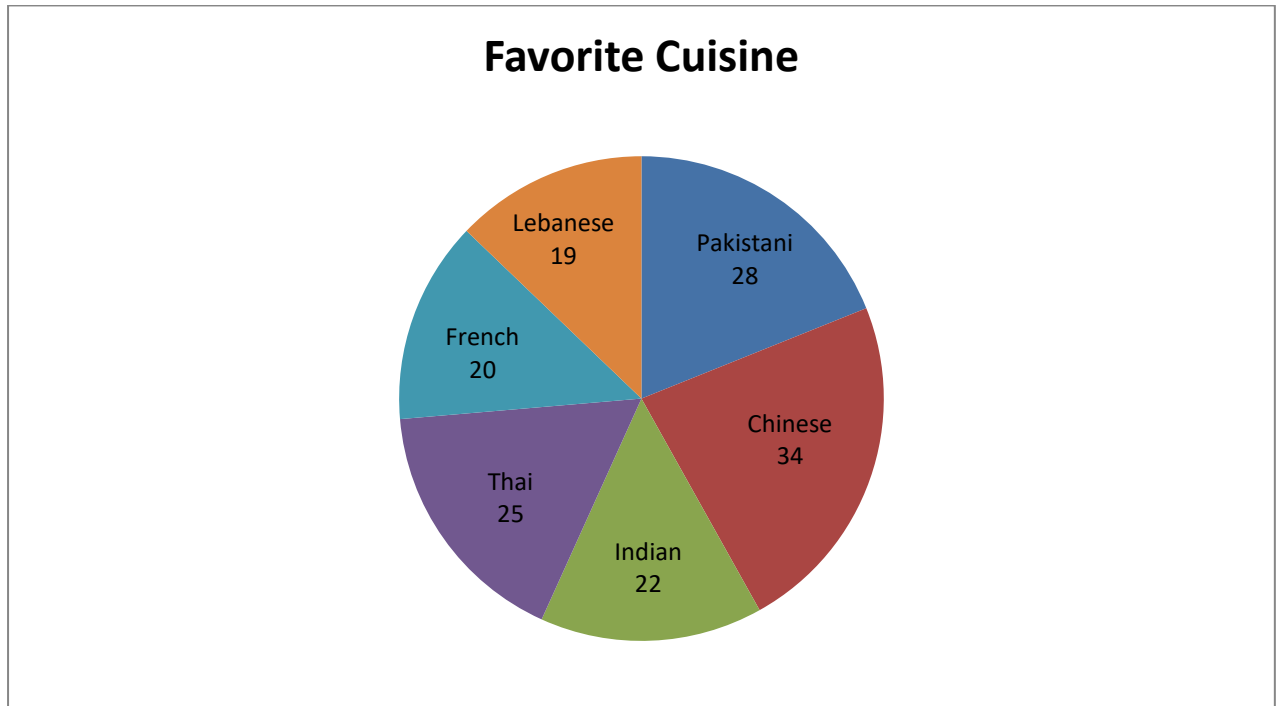

Study the following Pie Chart and answer the questions below.

A survey was carried out to know the most loved cuisine of people. The pie chart below shows the results.

- 1) Which cuisine is least liked by people? _____
- 2) Which cuisine is liked by 28 people? _____
- 3) Is Thai more liked by people or Lebanese? _____
- 4) How many people like to eat Chinese food? _____
- 5) What is the difference between the numbers of people who like Thai cuisine than Indian cuisine? _____
- 6) How many people were surveyed in total? _____

ANSWERS

- 1) Lebanese
- 2) Pakistani
- 3) Thai
- 4) 34
- 5) 3
- 6) 148